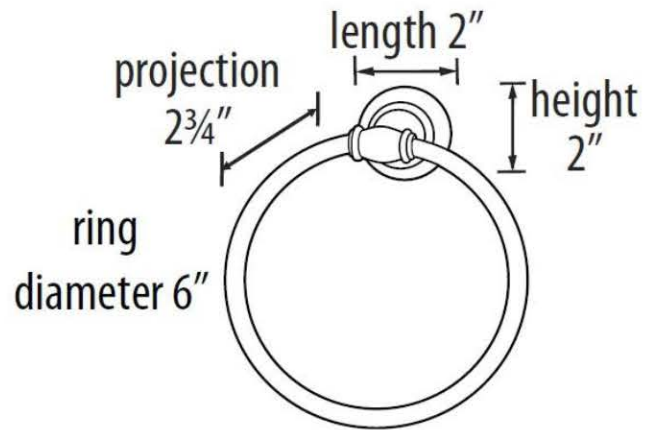

SPECIFICATIONS

CHARLIE'S COLLECTION
TOWEL RING

FEATURES

Transitional styling
Multiple finishes
Concealed installation

WARRANTY

Limited lifetime

FINISHES

Polished Brass (PB)
Polished Brass/Non-lacquered (PB/NL)
Polished Chrome (PC)
Barcelona (BARC)
Bronze (BRZ)
Chocolate Bronze (CHBRZ)
Polished Nickel (PN)
Satin Nickel (SN)

MATERIAL

Brass

Item#

A6740

NOTE: Dimensions and specifications are subject to change without notice.