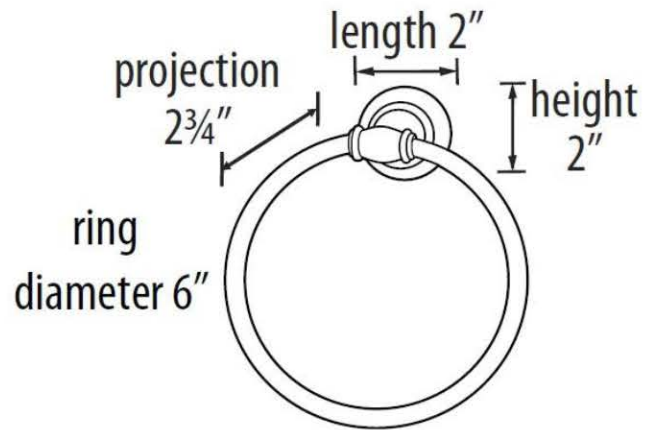

**SPECIFICATIONS**

**CHARLIE'S COLLECTION**  
TOWEL RING

**FEATURES**

Transitional styling  
Multiple finishes  
Concealed installation

**WARRANTY**

Limited lifetime

**FINISHES**

Polished Brass (PB)  
Polished Brass/Non-lacquered (PB/NL)  
Polished Chrome (PC)  
Barcelona (BARC)  
Bronze (BRZ)  
Chocolate Bronze (CHBRZ)  
Polished Nickel (PN)  
Satin Nickel (SN)

**MATERIAL**

Brass

**Item#**

**A6740**

NOTE: Dimensions and specifications are subject to change without notice.