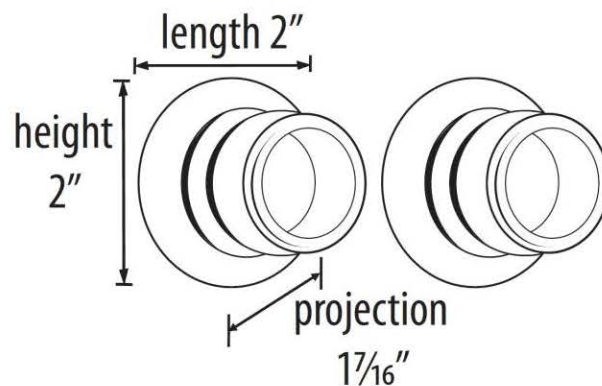

SPECIFICATIONS

CHARLIE'S COLLECTION
SHOWER ROD BRACKETS

FEATURES

- Transitional styling
- Multiple finishes
- Concealed installation

WARRANTY

Limited lifetime

FINISHES

- Polished Brass (PB)
- Polished Brass/Non-lacquered (PB/NL)
- Polished Chrome (PC)
- Barcelona (BARC)
- Bronze (BRZ)
- Chocolate Bronze (CHBRZ)
- Polished Nickel (PN)
- Satin Nickel (SN)

MATERIAL

Brass

Item#

A6746

NOTE: Dimensions and specifications are subject to change without notice.