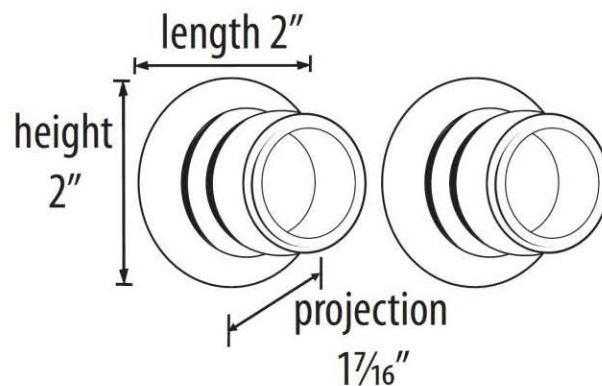

**SPECIFICATIONS**

**CHARLIE'S COLLECTION**  
SHOWER ROD BRACKETS

**FEATURES**

- Transitional styling
- Multiple finishes
- Concealed installation

**WARRANTY**

Limited lifetime

**FINISHES**

- Polished Brass (PB)
- Polished Brass/Non-lacquered (PB/NL)
- Polished Chrome (PC)
- Barcelona (BARC)
- Bronze (BRZ)
- Chocolate Bronze (CHBRZ)
- Polished Nickel (PN)
- Satin Nickel (SN)

**MATERIAL**

Brass

**Item#**

**A6746**

NOTE: Dimensions and specifications are subject to change without notice.