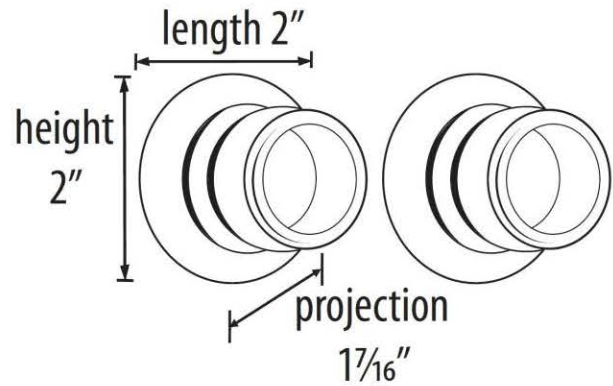

SPECIFICATIONS

CHARLIE'S COLLECTION
SHOWER ROD BRACKETS

FEATURES

- Transitional styling
- Multiple finishes
- Concealed installation

WARRANTY

Limited lifetime

FINISHES

- Polished Brass (PB)
- Polished Brass/Non-lacquered (PB/NL)
- Polished Chrome (PC)
- Barcelona (BARC)
- Bronze (BRZ)
- Chocolate Bronze (CHBRZ)
- Polished Nickel (PN)
- Satin Nickel (SN)

MATERIAL

Brass

Item#

A6746

NOTE: Dimensions and specifications are subject to change without notice.