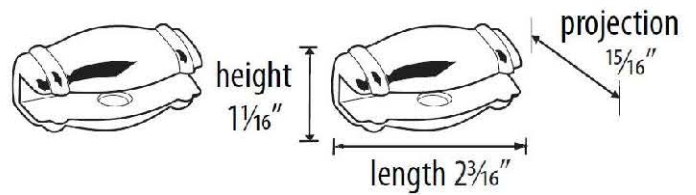

SPECIFICATIONS

CHARLIE'S COLLECTION
SHELF BRACKETS

FEATURES

Transitional styling
Multiple finishes
Concealed installation

WARRANTY

Limited lifetime

FINISHES

Polished Brass (PB)
Polished Brass/Non-lacquered (PB/NL)
Polished Chrome (PC)
Barcelona (BARC)
Bronze (BRZ)
Chocolate Bronze (CHBRZ)
Polished Nickel (PN)
Satin Nickel (SN)

MATERIAL

Brass

Item#

A6750

NOTE: Dimensions and specifications are subject to change without notice.