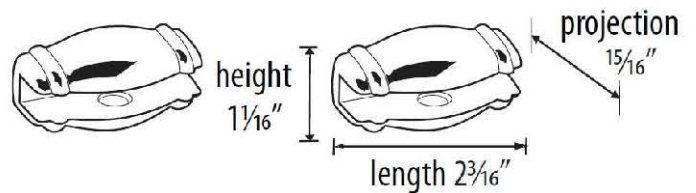

SPECIFICATIONS

CHARLIE'S COLLECTION
SHELF BRACKETS

FEATURES

Transitional styling
Multiple finishes
Concealed installation

WARRANTY

Limited lifetime

FINISHES

Polished Brass (PB)
Polished Brass/Non-lacquered (PB/NL)
Polished Chrome (PC)
Barcelona (BARC)
Bronze (BRZ)
Chocolate Bronze (CHBRZ)
Polished Nickel (PN)
Satin Nickel (SN)