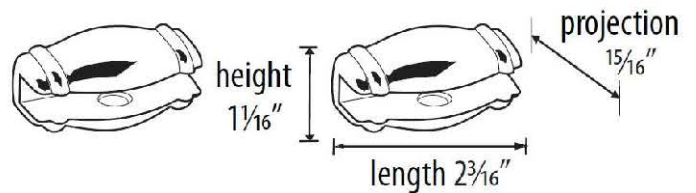

**SPECIFICATIONS**

**CHARLIE'S COLLECTION**  
SHELF BRACKETS

**FEATURES**

Transitional styling  
Multiple finishes  
Concealed installation

**WARRANTY**

Limited lifetime

**FINISHES**

Polished Brass (PB)  
Polished Brass/Non-lacquered (PB/NL)  
Polished Chrome (PC)  
Barcelona (BARC)  
Bronze (BRZ)  
Chocolate Bronze (CHBRZ)  
Polished Nickel (PN)  
Satin Nickel (SN)

**MATERIAL**

Brass

**Item#**

**A6750**

NOTE: Dimensions and specifications are subject to change without notice.