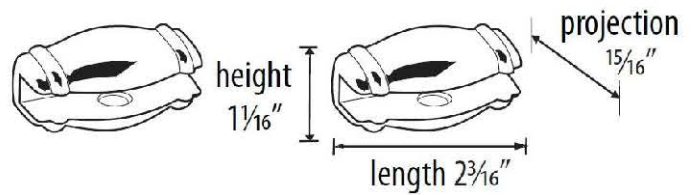

**SPECIFICATIONS**

**CHARLIE'S COLLECTION**  
SHELF BRACKETS

**FEATURES**

Transitional styling  
Multiple finishes  
Concealed installation

**WARRANTY**

Limited lifetime

**FINISHES**

Polished Brass (PB)  
Polished Brass/Non-lacquered (PB/NL)  
Polished Chrome (PC)  
Barcelona (BARC)  
Bronze (BRZ)  
Chocolate Bronze (CHBRZ)  
Polished Nickel (PN)  
Satin Nickel (SN)

**MATERIAL**

Brass

**Item#**

**A6750**

NOTE: Dimensions and specifications are subject to change without notice.