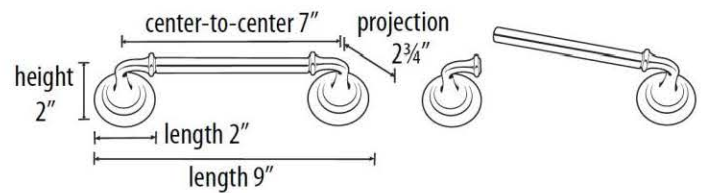

SPECIFICATIONS

CHARLIE'S COLLECTION
SWING TISSUE HOLDER

FEATURES

- Transitional styling
- Multiple finishes
- Concealed installation

WARRANTY

Limited lifetime

FINISHES

- Polished Brass (PB)
- Polished Brass/Non-lacquered (PB/NL)
- Polished Chrome (PC)
- Barcelona (BARC)
- Bronze (BRZ)
- Chocolate Bronze (CHBRZ)
- Polished Nickel (PN)
- Satin Nickel (SN)

MATERIAL

Brass

Item#

A6762

NOTE: Dimensions and specifications are subject to change without notice.