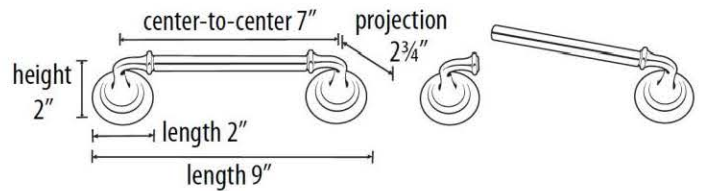

SPECIFICATIONS

CHARLIE'S COLLECTION
SWING TISSUE HOLDER

FEATURES

- Transitional styling
- Multiple finishes
- Concealed installation

WARRANTY

Limited lifetime

FINISHES

- Polished Brass (PB)
- Polished Brass/Non-lacquered (PB/NL)
- Polished Chrome (PC)
- Barcelona (BARC)
- Bronze (BRZ)
- Chocolate Bronze (CHBRZ)
- Polished Nickel (PN)
- Satin Nickel (SN)

MATERIAL

Brass

Item#

A6762

NOTE: Dimensions and specifications are subject to change without notice.