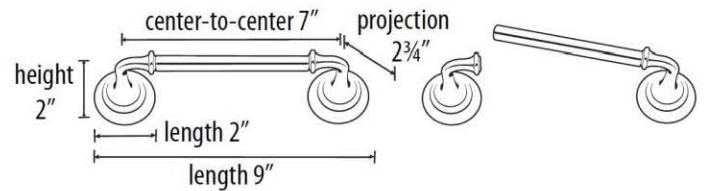

**SPECIFICATIONS**

**CHARLIE'S COLLECTION**  
SWING TISSUE HOLDER

**FEATURES**

- Transitional styling
- Multiple finishes
- Concealed installation

**WARRANTY**

Limited lifetime

**FINISHES**

- Polished Brass (PB)
- Polished Brass/Non-lacquered (PB/NL)
- Polished Chrome (PC)
- Barcelona (BARC)
- Bronze (BRZ)
- Chocolate Bronze (CHBRZ)
- Polished Nickel (PN)
- Satin Nickel (SN)

**MATERIAL**

Brass

**Item#**

**A6762**

NOTE: Dimensions and specifications are subject to change without notice.