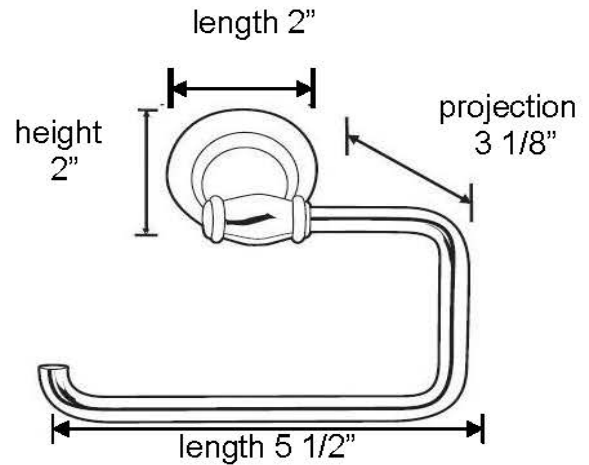

**PRODUCT SHEET**

**SPECIFICATIONS**

**CHARLIE'S COLLECTION  
SINGLE POST TISSUE HOLDER**

**FEATURES**

- Transitional styling
- Multiple finishes
- Concealed installation

**WARRANTY**

Limited lifetime

**FINISHES**

**Item#**

A6766

NOTE: Dimensions and specifications are subject to change without notice.