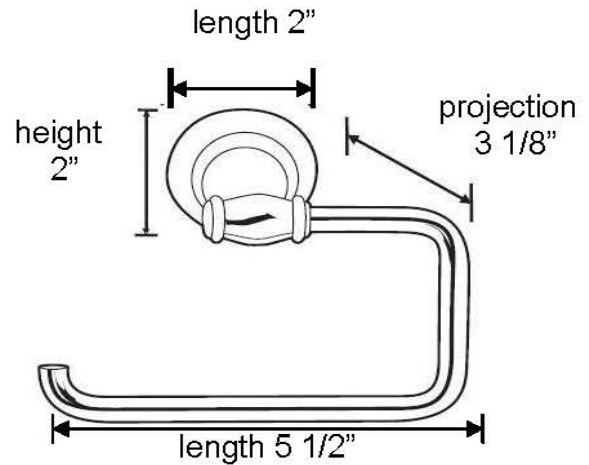

PRODUCT SHEET

SPECIFICATIONS

CHARLIE'S COLLECTION
SINGLE POST TISSUE HOLDER

FEATURES

- Transitional styling
- Multiple finishes
- Concealed installation

WARRANTY

Limited lifetime

FINISHES