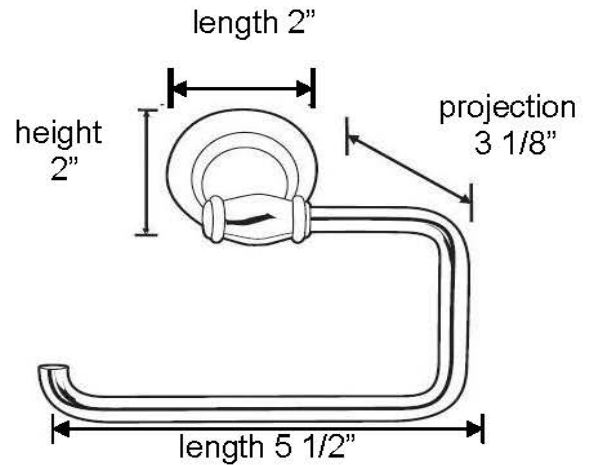

PRODUCT SHEET

SPECIFICATIONS

**CHARLIE'S COLLECTION
SINGLE POST TISSUE HOLDER**

FEATURES

- Transitional styling
- Multiple finishes
- Concealed installation

WARRANTY

Limited lifetime

FINISHES