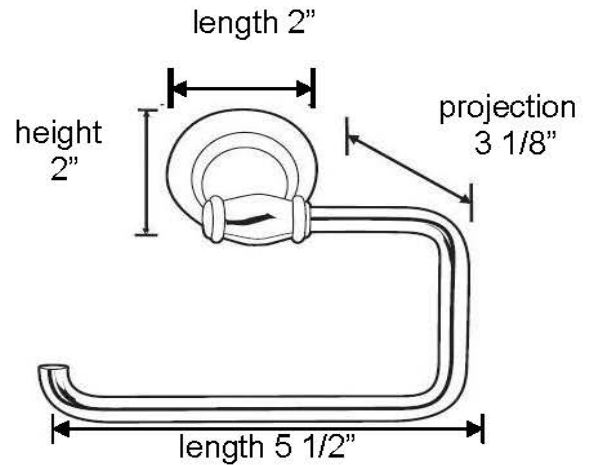

PRODUCT SHEET

SPECIFICATIONS

**CHARLIE'S COLLECTION
SINGLE POST TISSUE HOLDER**

FEATURES

- Transitional styling
- Multiple finishes
- Concealed installation

WARRANTY

Limited lifetime

FINISHES

Item#

A6766

NOTE: Dimensions and specifications are subject to change without notice.