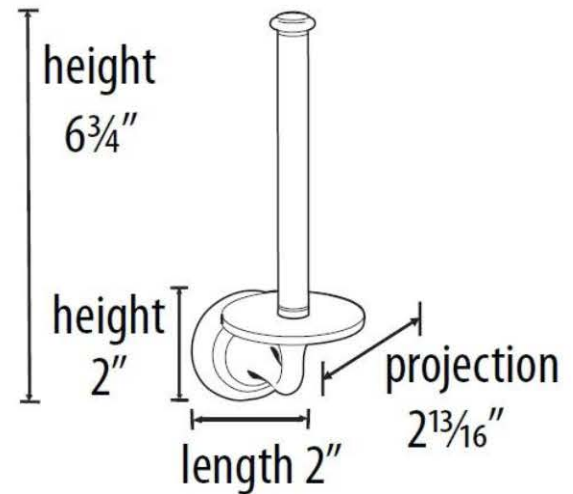

SPECIFICATIONS

CHARLIE'S COLLECTION
RESERVE TISSUE HOLDER

FEATURES

Transitional styling
Multiple finishes
Concealed installation

WARRANTY

Limited lifetime

FINISHES

Polished Brass (PB)
Polished Brass/Non-lacquered (PB/NL)
Polished Chrome (PC)
Barcelona (BARC)
Bronze (BRZ)
Chocolate Bronze (CHBRZ)
Polished Nickel (PN)
Satin Nickel (SN)

MATERIAL

Brass

Item#

A6767

NOTE: Dimensions and specifications are subject to change without notice.