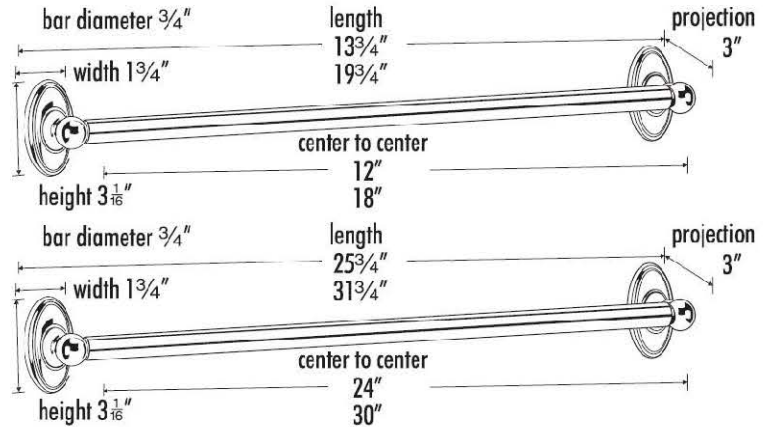

SPECIFICATIONS

**CLASSIC TRADITIONAL
TOWEL BAR**

FEATURES

- Traditional styling
- Multiple finishes
- Concealed installation

WARRANTY

Limited lifetime

FINISHES

- Polished Brass (PB)
- Polished Brass/Non-lacquered (PB/NL)
- Polished Chrome (PC)
- Antique English (AE)
- Antique English Matte (AEM)
- Barcelona (BARC)
- Bronze (BRZ)
- Chocolate Bronze (CHBRZ)
- Polished Antique (PA)
- Polished Nickel (PN)
- Satin Nickel (SN)

MATERIAL

Brass

Item#

- A8020-12**
- A8020-18**
- A8020-24**
- A8020-30**

NOTE: Dimensions and specifications are subject to change without notice.