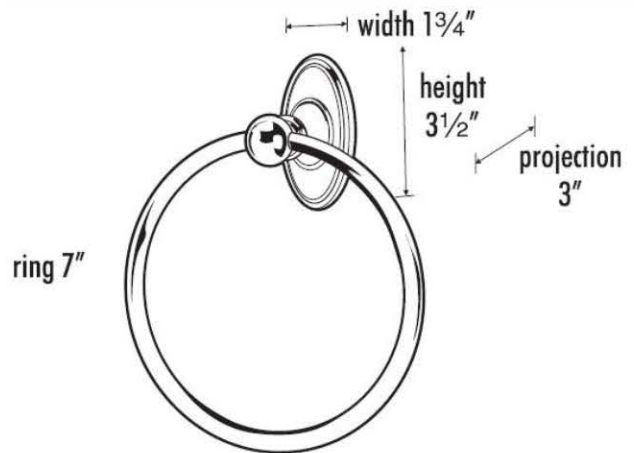

SPECIFICATIONS

**CLASSIC TRADITIONAL
7" TOWEL RING**

FEATURES

- Traditional styling
- Multiple finishes
- Concealed installation

WARRANTY

Limited lifetime

FINISHES

- Polished Brass (PB)
- Polished Brass/Non-lacquered (PB/NL)
- Polished Chrome (PC)
- Antique English (AE)
- Antique English Matte (AEM)
- Barcelona (BARC)
- Bronze (BRZ)
- Chocolate Bronze (CHBRZ)
- Polished Antique (PA)
- Polished Nickel (PN)
- Satin Nickel (SN)

MATERIAL

Brass

Item#

A8040

NOTE: Dimensions and specifications are subject to change without notice.