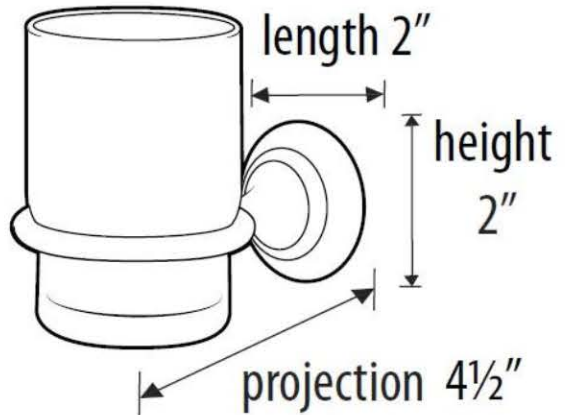

SPECIFICATIONS

CHARLIE'S COLLECTION
TUMBLER HOLDER WITH TUMBLER

FEATURES

Transitional styling
Multiple finishes
Concealed installation

WARRANTY

Limited lifetime

FINISHES

Polished Brass (PB)
Polished Brass/Non-lacquered (PB/NL)
Polished Chrome (PC)
Barcelona (BARC)
Bronze (BRZ)
Chocolate Bronze (CHBRZ)
Polished Nickel (PN)
Satin Nickel (SN)

MATERIAL

Brass

Item #

A6770

NOTE: Dimensions and specifications are subject to change without notice.