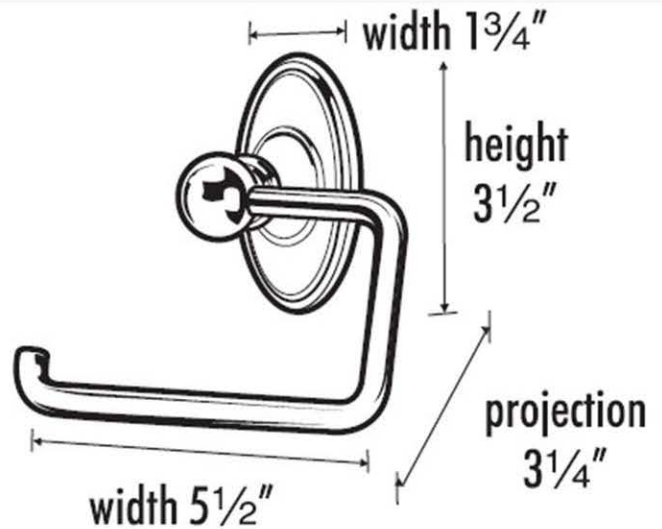

PRODUCT SHEET

Item#

A8o66

NOTE: Dimensions and specifications are subject to change without notice.