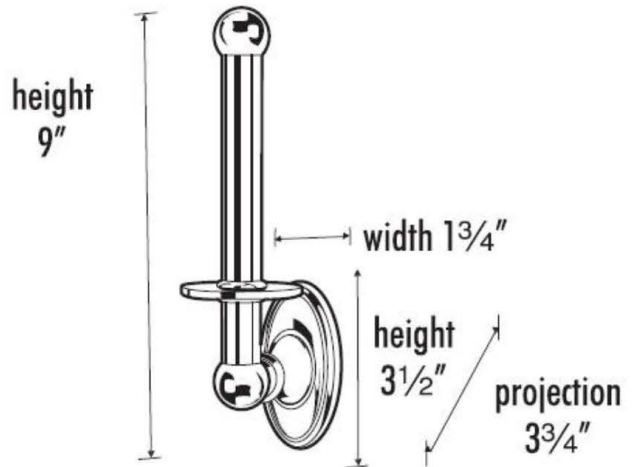

**SPECIFICATIONS**

**CLASSIC TRADITIONAL**  
RESERVE TISSUE HOLDER

**FEATURES**

- Traditional styling
- Multiple finishes
- Concealed installation

**WARRANTY**

Limited lifetime

**FINISHES**

- Polished Brass (PB)
- Polished Brass/Non-lacquered (PB/NL)
- Polished Chrome (PC)
- Antique English (AE)
- Antique English Matte (AEM)
- Barcelona (BARC)
- Bronze (BRZ)
- Chocolate Bronze (CHBRZ)
- Polished Antique (PA)
- Polished Nickel (PN)
- Satin Nickel (SN)

**MATERIAL**

Brass

**Item#**

**A8067**

NOTE: Dimensions and specifications are subject to change without notice.