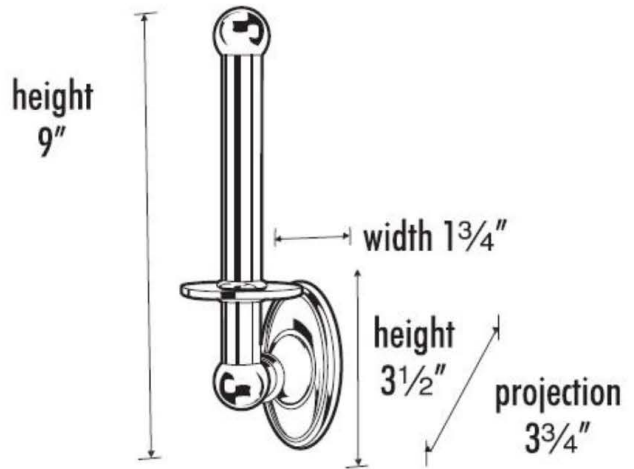

**SPECIFICATIONS**

**CLASSIC TRADITIONAL**  
RESERVE TISSUE HOLDER

**FEATURES**

- Traditional styling
- Multiple finishes
- Concealed installation

**WARRANTY**

Limited lifetime

**FINISHES**

- Polished Brass (PB)
- Polished Brass/Non-lacquered (PB/NL)
- Polished Chrome (PC)
- Antique English (AE)
- Antique English Matte (AEM)
- Barcelona (BARC)
- Bronze (BRZ)
- Chocolate Bronze (CHBRZ)
- Polished Antique (PA)
- Polished Nickel (PN)
- Satin Nickel (SN)

**MATERIAL**

Brass

Item#

A8067

NOTE: Dimensions and specifications are subject to change without notice.