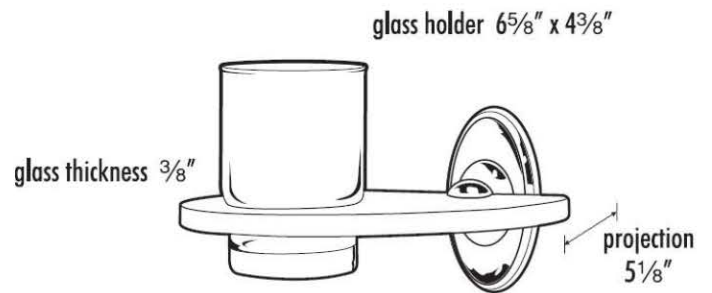

**SPECIFICATIONS**

**CLASSIC TRADITIONAL**  
TUMBLER HOLDER WITH TUMBLER

**FEATURES**

- Traditional styling
- Multiple finishes
- Concealed installation

**WARRANTY**

- Limited lifetime

**FINISHES**

- Polished Brass (PB)
- Polished Brass/Non-lacquered (PB/NL)
- Polished Chrome (PC)
- Antique English (AE)
- Antique English Matte (AEM)
- Barcelona (BARC)
- Bronze (BRZ)
- Chocolate Bronze (CHBRZ)
- Polished Antique (PA)
- Polished Nickel (PN)
- Satin Nickel (SN)

**MATERIAL**

- Brass

**Item#**

**A8070**

NOTE: Dimensions and specifications are subject to change without notice.