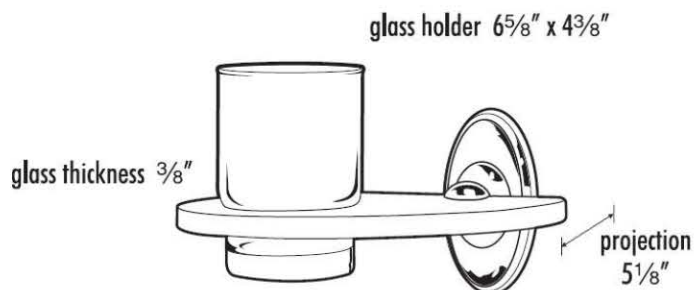

SPECIFICATIONS

CLASSIC TRADITIONAL
TUMBLER HOLDER WITH TUMBLER

FEATURES

- Traditional styling
- Multiple finishes
- Concealed installation

WARRANTY

- Limited lifetime

FINISHES

- Polished Brass (PB)
- Polished Brass/Non-lacquered (PB/NL)
- Polished Chrome (PC)
- Antique English (AE)
- Antique English Matte (AEM)
- Barcelona (BARC)
- Bronze (BRZ)
- Chocolate Bronze (CHBRZ)
- Polished Antique (PA)
- Polished Nickel (PN)
- Satin Nickel (SN)