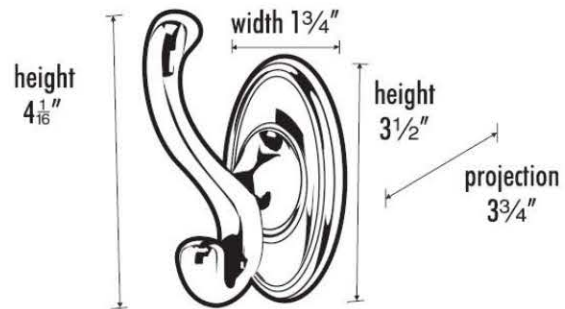

SPECIFICATIONS

**CLASSIC TRADITIONAL
ROBE HOOK**

FEATURES

- Traditional styling
- Multiple finishes
- Concealed installation

WARRANTY

Limited lifetime

FINISHES

- Polished Brass (PB)
- Polished Brass/Non-lacquered (PB/NL)
- Polished Chrome (PC)
- Antique English (AE)
- Antique English Matte (AEM)
- Barcelona (BARC)
- Bronze (BRZ)
- Chocolate Bronze (CHBRZ)
- Polished Antique (PA)
- Polished Nickel (PN)
- Satin Nickel (SN)

MATERIAL

Brass

Item#

A8099

NOTE: Dimensions and specifications are subject to change without notice.