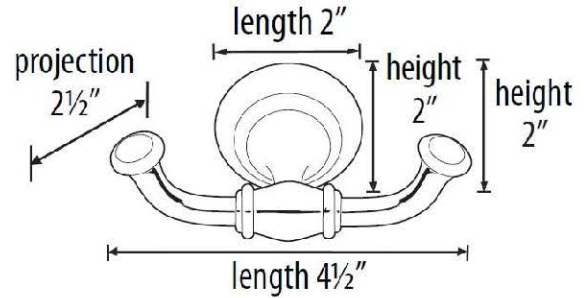

SPECIFICATIONS

CHARLIE'S COLLECTION
DOUBLE ROBE HOOK

FEATURES

- Transitional styling
- Multiple finishes
- Concealed installation

WARRANTY

Limited lifetime

FINISHES

- Polished Brass (PB)
- Polished Brass/Non-lacquered (PB/NL)
- Polished Chrome (PC)
- Barcelona (BARC)
- Bronze (BRZ)
- Chocolate Bronze (CHBRZ)
- Polished Nickel (PN)
- Satin Nickel (SN)

MATERIAL

Brass

Item#

A6784

NOTE: Dimensions and specifications are subject to change without notice.