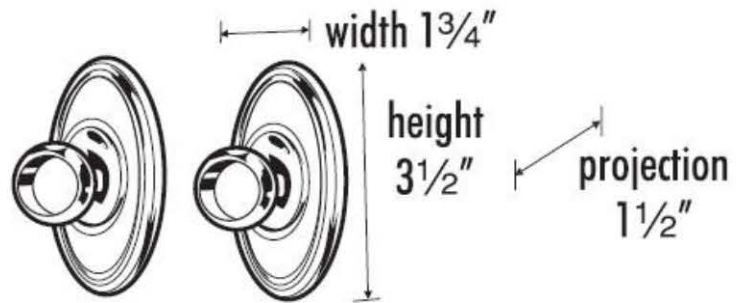

SPECIFICATIONS

**CLASSIC TRADITIONAL
SHOWER ROD BRACKETS**

FEATURES

Traditional styling
Multiple finishes
Concealed installation

WARRANTY

Limited lifetime

FINISHES

Polished Brass (PB)
Polished Brass/Non-lacquered (PB/NL)
Polished Chrome (PC)
Antique English (AE)
Antique English Matte (AEM)
Barcelona (BARC)
Bronze (BRZ)
Chocolate Bronze (CHBRZ)
Polished Antique (PA)
Polished Nickel (PN)
Satin Nickel (SN)

MATERIAL

Brass

Item#

A8046

NOTE: Dimensions and specifications are subject to change without notice.