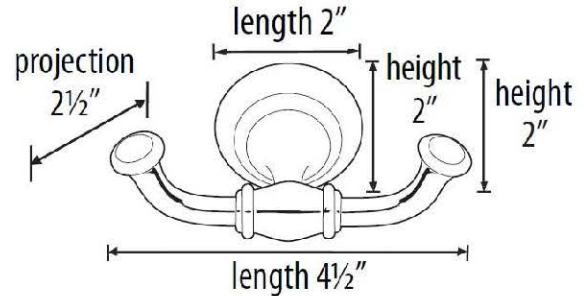

**SPECIFICATIONS**

**CHARLIE'S COLLECTION**  
DOUBLE ROBE HOOK

**FEATURES**

- Transitional styling
- Multiple finishes
- Concealed installation

**WARRANTY**

Limited lifetime

**FINISHES**

- Polished Brass (PB)
- Polished Brass/Non-lacquered (PB/NL)
- Polished Chrome (PC)
- Barcelona (BARC)
- Bronze (BRZ)
- Chocolate Bronze (CHBRZ)
- Polished Nickel (PN)
- Satin Nickel (SN)

**MATERIAL**

Brass

**Item#**

**A6784**

NOTE: Dimensions and specifications are subject to change without notice.