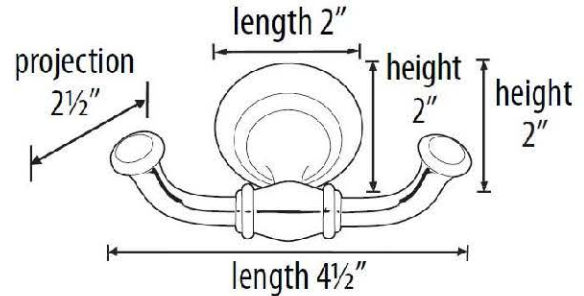

SPECIFICATIONS

CHARLIE'S COLLECTION
DOUBLE ROBE HOOK

FEATURES

- Transitional styling
- Multiple finishes
- Concealed installation

WARRANTY

Limited lifetime

FINISHES

- Polished Brass (PB)
- Polished Brass/Non-lacquered (PB/NL)
- Polished Chrome (PC)
- Barcelona (BARC)
- Bronze (BRZ)
- Chocolate Bronze (CHBRZ)
- Polished Nickel (PN)
- Satin Nickel (SN)

MATERIAL

Brass

Item#

A6784

NOTE: Dimensions and specifications are subject to change without notice.