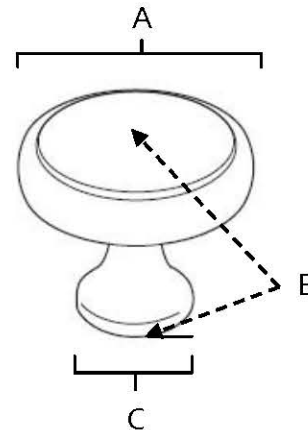

SPECIFICATIONS

**ROYALE
KNOBS**

FEATURES

- Transitional styling
- Multiple finishes
- Concealed installation

WARRANTY

Limited lifetime

FINISHES

- Polished Brass (PB)
- Polished Brass/Non-lacquered (PB/NL)
- Polished Chrome (PC)
- Antique English (AE)
- Antique English Matte (AEM)
- Barcelona (BARC)
- Bronze (BRZ)
- Chocolate Bronze (CHBRZ)
- Polished Antique (PA)
- Polished Nickel (PN)
- Satin Nickel (SN)

MATERIAL

Brass

Item#	A	B	C
A980-14	1 1/4"	1 1/8"	5/8"
A980-38	1 1/2"	1 1/4"	11/16"

KEY:

- A - Length and Width
- B - Projection
- C - Mount Length and Width

NOTE: Dimensions and specifications are subject to change without notice.