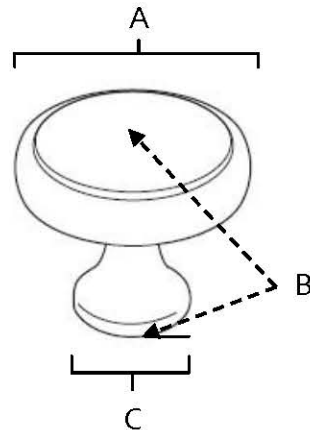

**SPECIFICATIONS**

**ROYALE  
KNOBS**

**FEATURES**

- Transitional styling
- Multiple finishes
- Concealed installation

**WARRANTY**

Limited lifetime

**FINISHES**

- Polished Brass (PB)
- Polished Brass/Non-lacquered (PB/NL)
- Polished Chrome (PC)
- Antique English (AE)
- Antique English Matte (AEM)
- Barcelona (BARC)
- Bronze (BRZ)
- Chocolate Bronze (CHBRZ)
- Polished Antique (PA)
- Polished Nickel (PN)
- Satin Nickel (SN)

**MATERIAL**

Brass

Item#	A	B	C
A980-14	1 1/4"	1 1/8"	5/8"
A980-38	1 1/2"	1 1/4"	11/16"

**KEY:**

- A - Length and Width
- B - Projection
- C - Mount Length and Width

NOTE: Dimensions and specifications are subject to change without notice.