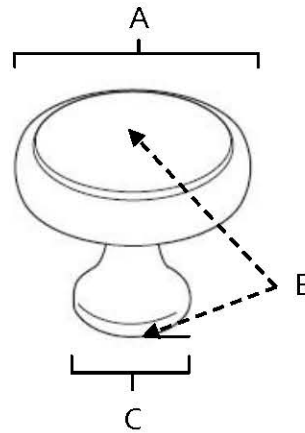

SPECIFICATIONS

**ROYALE
KNOBS**

FEATURES

- Transitional styling
- Multiple finishes
- Concealed installation

WARRANTY

Limited lifetime

FINISHES

- Polished Brass (PB)
- Polished Brass/Non-lacquered (PB/NL)
- Polished Chrome (PC)
- Antique English (AE)
- Antique English Matte (AEM)
- Barcelona (BARC)
- Bronze (BRZ)
- Chocolate Bronze (CHBRZ)
- Polished Antique (PA)
- Polished Nickel (PN)
- Satin Nickel (SN)

MATERIAL

Brass

Item#	A	B	C
A980-14	1 1/4"	1 1/8"	5/8"
A980-38	1 1/2"	1 1/4"	11/16"

KEY:

- A - Length and Width
- B - Projection
- C - Mount Length and Width

NOTE: Dimensions and specifications are subject to change without notice.