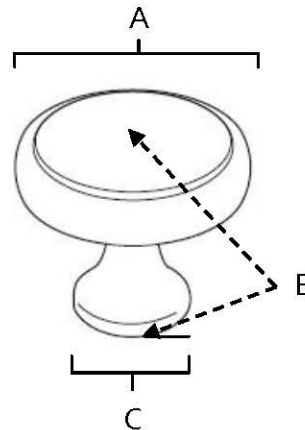

SPECIFICATIONS

**ROYALE
KNOBS**

FEATURES

- Transitional styling
- Multiple finishes
- Concealed installation

WARRANTY

Limited lifetime

FINISHES

- Polished Brass (PB)
- Polished Brass/Non-lacquered (PB/NL)
- Polished Chrome (PC)
- Antique English (AE)
- Antique English Matte (AEM)
- Barcelona (BARC)
- Bronze (BRZ)
- Chocolate Bronze (CHBRZ)
- Polished Antique (PA)
- Polished Nickel (PN)
- Satin Nickel (SN)

MATERIAL

Brass

Item#	A	B	C
A980-14	1 1/4"	1 1/8"	5/8"
A980-38	1 1/2"	1 1/4"	11/16"

KEY:

- A - Length and Width
- B - Projection
- C - Mount Length and Width

NOTE: Dimensions and specifications are subject to change without notice.