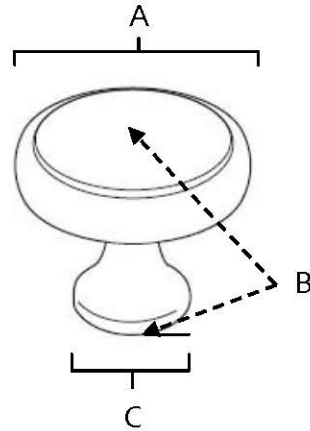

**SPECIFICATIONS**

**ROYALE  
KNOBS**

**FEATURES**

- Transitional styling
- Multiple finishes
- Concealed installation

**WARRANTY**

Limited lifetime

**FINISHES**

- Polished Brass (PB)
- Polished Brass/Non-lacquered (PB/NL)
- Polished Chrome (PC)
- Antique English (AE)
- Antique English Matte (AEM)
- Barcelona (BARC)
- Bronze (BRZ)
- Chocolate Bronze (CHBRZ)
- Polished Antique (PA)
- Polished Nickel (PN)
- Satin Nickel (SN)

**MATERIAL**

Brass

Item#	A	B	C
A980-14	1 1/4"	1 1/8"	5/8"
A980-38	1 1/2"	1 1/4"	11/16"

**KEY:**

- A - Length and Width
- B - Projection
- C - Mount Length and Width

NOTE: Dimensions and specifications are subject to change without notice.