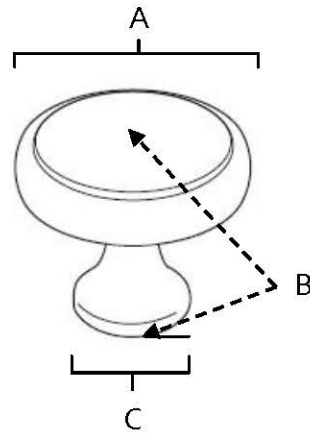

SPECIFICATIONS

**ROYALE
KNOBS**

FEATURES

- Transitional styling
- Multiple finishes
- Concealed installation

WARRANTY

Limited lifetime

FINISHES

- Polished Brass (PB)
- Polished Brass/Non-lacquered (PB/NL)
- Polished Chrome (PC)
- Antique English (AE)
- Antique English Matte (AEM)
- Barcelona (BARC)
- Bronze (BRZ)
- Chocolate Bronze (CHBRZ)
- Polished Antique (PA)
- Polished Nickel (PN)
- Satin Nickel (SN)

MATERIAL

Brass

Item#	A	B	C
A980-14	1 1/4"	1 1/8"	5/8"
A980-38	1 1/2"	1 1/4"	11/16"

KEY:

- A - Length and Width
- B - Projection
- C - Mount Length and Width

NOTE: Dimensions and specifications are subject to change without notice.