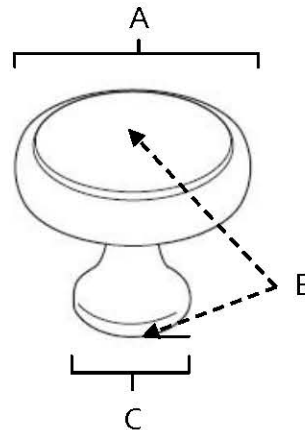

SPECIFICATIONS

**ROYALE
KNOBS**

FEATURES

- Transitional styling
- Multiple finishes
- Concealed installation

WARRANTY

Limited lifetime

FINISHES

- Polished Brass (PB)
- Polished Brass/Non-lacquered (PB/NL)
- Polished Chrome (PC)
- Antique English (AE)
- Antique English Matte (AEM)
- Barcelona (BARC)
- Bronze (BRZ)
- Chocolate Bronze (CHBRZ)
- Polished Antique (PA)
- Polished Nickel (PN)
- Satin Nickel (SN)

MATERIAL

Brass

| Item# | A | B | C |
|---------|--------|--------|--------|
| A980-14 | 1 1/4" | 1 1/8" | 5/8" |
| A980-38 | 1 1/2" | 1 1/4" | 11/16" |

KEY:

- A - Length and Width
- B - Projection
- C - Mount Length and Width