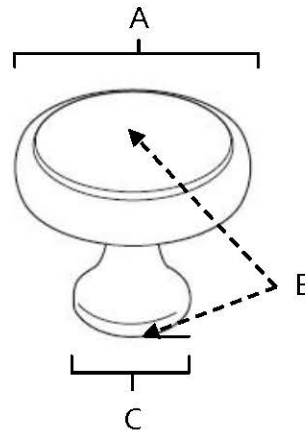

**SPECIFICATIONS**

**ROYALE  
KNOBS**

**FEATURES**

- Transitional styling
- Multiple finishes
- Concealed installation

**WARRANTY**

Limited lifetime

**FINISHES**

- Polished Brass (PB)
- Polished Brass/Non-lacquered (PB/NL)
- Polished Chrome (PC)
- Antique English (AE)
- Antique English Matte (AEM)
- Barcelona (BARC)
- Bronze (BRZ)
- Chocolate Bronze (CHBRZ)
- Polished Antique (PA)
- Polished Nickel (PN)
- Satin Nickel (SN)

**MATERIAL**

Brass

Item#	A	B	C
A980-14	1 1/4"	1 1/8"	5/8"
A980-38	1 1/2"	1 1/4"	11/16"

**KEY:**

- A - Length and Width
- B - Projection
- C - Mount Length and Width

NOTE: Dimensions and specifications are subject to change without notice.