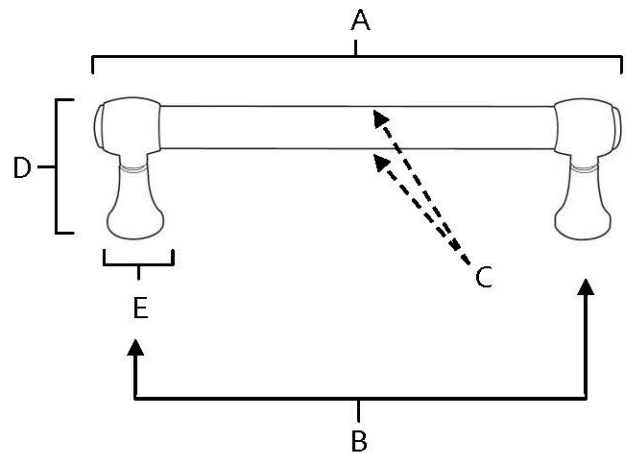

SPECIFICATIONS

**ROYALE
PULLS**

FEATURES

- Transitional styling
- Multiple finishes
- Concealed installation

WARRANTY

Limited lifetime

FINISHES

- Polished Brass (PB)
- Polished Brass/Non-lacquered (PB/NL)
- Polished Chrome (PC)
- Antique English (AE)
- Antique English Matte (AEM)
- Barcelona (BARC)
- Bronze (BRZ)
- Chocolate Bronze (CHBRZ)
- Polished Antique (PA)
- Polished Nickel (PN)
- Satin Nickel (SN)

MATERIAL

Brass

| Item# | A | B | C | D | E |
|----------------|--------|--------|------|--------|------|
| A980-3 | 3 3/4" | 3" | 3/8" | 1 1/4" | 1/2" |
| A980-35 | 4 1/4" | 3 1/2" | 3/8" | 1 1/4" | 1/2" |
| A980-4 | 4 3/4" | 4" | 3/8" | 1 1/4" | 1/2" |
| A980-6 | 6 3/4" | 6" | 3/8" | 1 1/4" | 1/2" |
| A980-8 | 8 3/4" | 8" | 3/8" | 1 1/4" | 1/2" |

KEY:

- A - Overall Length
- B - Center to Center
- C - Handle Width
- D - Projection
- E - Mount Length and Width

NOTE: Dimensions and specifications are subject to change without notice.