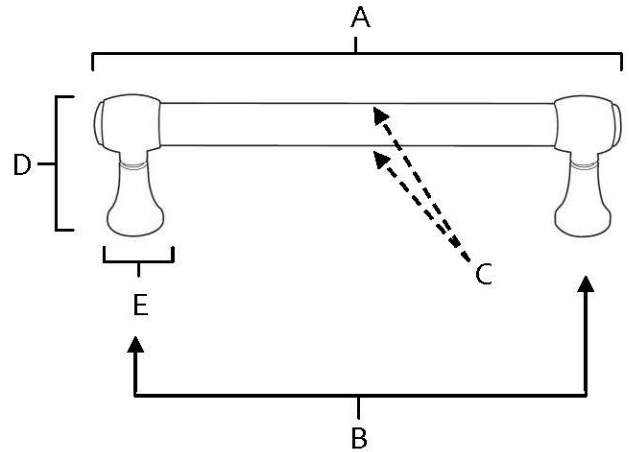

**SPECIFICATIONS**

**ROYALE  
PULLS**

**FEATURES**

- Transitional styling
- Multiple finishes
- Concealed installation

**WARRANTY**

Limited lifetime

**FINISHES**

- Polished Brass (PB)
- Polished Brass/Non-lacquered (PB/NL)
- Polished Chrome (PC)
- Antique English (AE)
- Antique English Matte (AEM)
- Barcelona (BARC)
- Bronze (BRZ)
- Chocolate Bronze (CHBRZ)
- Polished Antique (PA)
- Polished Nickel (PN)
- Satin Nickel (SN)

**MATERIAL**

Brass

Item#	A	B	C	D	E
<b>A980-3</b>	3 3/4"	3"	3/8"	1 1/4"	1/2"
<b>A980-35</b>	4 1/4"	3 1/2"	3/8"	1 1/4"	1/2"
<b>A980-4</b>	4 3/4"	4"	3/8"	1 1/4"	1/2"
<b>A980-6</b>	6 3/4"	6"	3/8"	1 1/4"	1/2"
<b>A980-8</b>	8 3/4"	8"	3/8"	1 1/4"	1/2"

**KEY:**

- A - Overall Length
- B - Center to Center
- C - Handle Width
- D - Projection
- E - Mount Length and Width

NOTE: Dimensions and specifications are subject to change without notice.