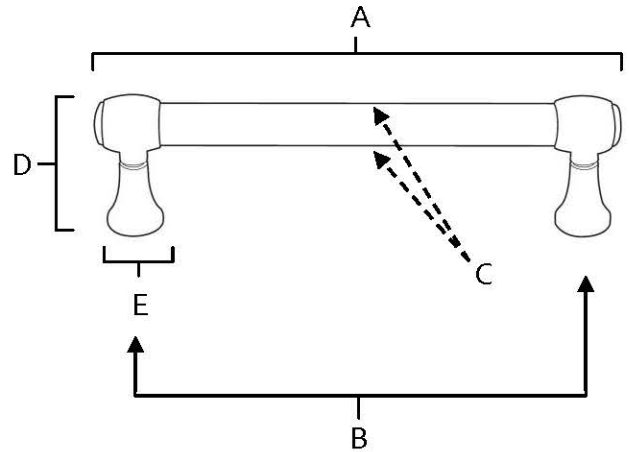

SPECIFICATIONS

**ROYALE
PULLS**

FEATURES

- Transitional styling
- Multiple finishes
- Concealed installation

WARRANTY

Limited lifetime

FINISHES

- Polished Brass (PB)
- Polished Brass/Non-lacquered (PB/NL)
- Polished Chrome (PC)
- Antique English (AE)
- Antique English Matte (AEM)
- Barcelona (BARC)
- Bronze (BRZ)
- Chocolate Bronze (CHBRZ)
- Polished Antique (PA)
- Polished Nickel (PN)
- Satin Nickel (SN)

MATERIAL

Brass

Item#	A	B	C	D	E
A980-3	3 3/4"	3"	3/8"	1 1/4"	1/2"
A980-35	4 1/4"	3 1/2"	3/8"	1 1/4"	1/2"
A980-4	4 3/4"	4"	3/8"	1 1/4"	1/2"
A980-6	6 3/4"	6"	3/8"	1 1/4"	1/2"
A980-8	8 3/4"	8"	3/8"	1 1/4"	1/2"

KEY:

- A - Overall Length
- B - Center to Center
- C - Handle Width
- D - Projection
- E - Mount Length and Width

NOTE: Dimensions and specifications are subject to change without notice.