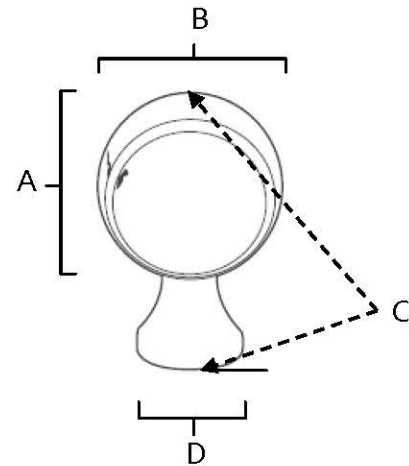

**SPECIFICATIONS**

**ROYALE  
PINCH KNOB**

**FEATURES**

- Transitional styling
- Multiple finishes
- Concealed installation

**WARRANTY**

Limited lifetime

**FINISHES**

- Polished Brass (PB)
- Polished Brass/Non-lacquered (PB/NL)
- Polished Chrome (PC)
- Antique English (AE)
- Antique English Matte (AEM)
- Barcelona (BARC)
- Bronze (BRZ)
- Chocolate Bronze (CHBRZ)
- Polished Antique (PA)
- Polished Nickel (PN)
- Satin Nickel (SN)

**MATERIAL**

Brass

| Item#       | A    | B    | C      | D    |
|-------------|------|------|--------|------|
| <b>A980</b> | 7/8" | 7/8" | 1 1/8" | 1/2" |

**KEY:**

- A - Length
- B - Width
- C - Projection
- D - Mount Length and Width