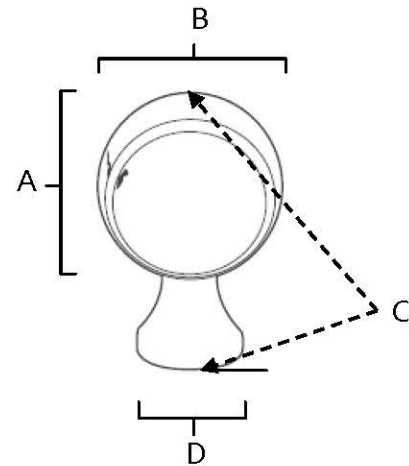

SPECIFICATIONS

**ROYALE
PINCH KNOB**

FEATURES

- Transitional styling
- Multiple finishes
- Concealed installation

WARRANTY

Limited lifetime

FINISHES

- Polished Brass (PB)
- Polished Brass/Non-lacquered (PB/NL)
- Polished Chrome (PC)
- Antique English (AE)
- Antique English Matte (AEM)
- Barcelona (BARC)
- Bronze (BRZ)
- Chocolate Bronze (CHBRZ)
- Polished Antique (PA)
- Polished Nickel (PN)
- Satin Nickel (SN)

MATERIAL

Brass

Item#	A	B	C	D
A980	7/8"	7/8"	1 1/8"	1/2"

KEY:

- A - Length
- B - Width
- C - Projection
- D - Mount Length and Width

NOTE: Dimensions and specifications are subject to change without notice.