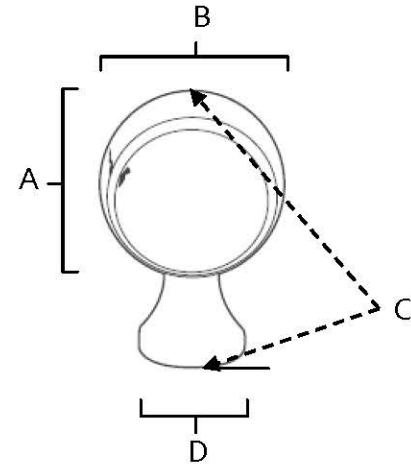

**SPECIFICATIONS**

**ROYALE  
PINCH KNOB**

**FEATURES**

- Transitional styling
- Multiple finishes
- Concealed installation

**WARRANTY**

Limited lifetime

**FINISHES**

- Polished Brass (PB)
- Polished Brass/Non-lacquered (PB/NL)
- Polished Chrome (PC)
- Antique English (AE)
- Antique English Matte (AEM)
- Barcelona (BARC)
- Bronze (BRZ)
- Chocolate Bronze (CHBRZ)
- Polished Antique (PA)
- Polished Nickel (PN)
- Satin Nickel (SN)

**MATERIAL**

Brass

Item#	A	B	C	D
<b>A980</b>	7/8"	7/8"	1 1/8"	1/2"

**KEY:**

- A - Length
- B - Width
- C - Projection
- D - Mount Length and Width

NOTE: Dimensions and specifications are subject to change without notice.