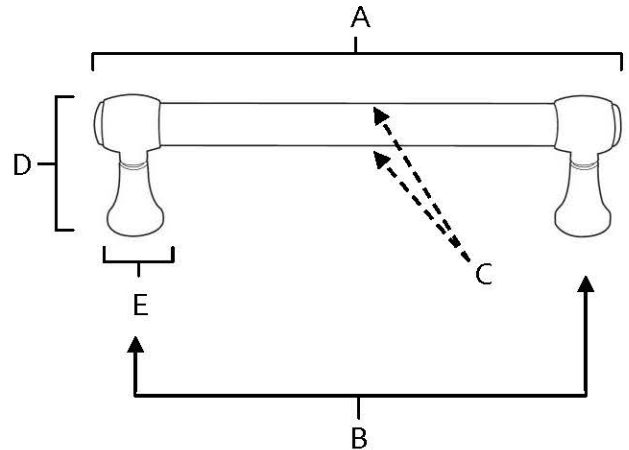

SPECIFICATIONS

**ROYALE
PULLS**

FEATURES

- Transitional styling
- Multiple finishes
- Concealed installation

WARRANTY

Limited lifetime

FINISHES

- Polished Brass (PB)
- Polished Brass/Non-lacquered (PB/NL)
- Polished Chrome (PC)
- Antique English (AE)
- Antique English Matte (AEM)
- Barcelona (BARC)
- Bronze (BRZ)
- Chocolate Bronze (CHBRZ)
- Polished Antique (PA)
- Polished Nickel (PN)
- Satin Nickel (SN)

MATERIAL

Brass

Item#	A	B	C	D	E
A980-3	3 3/4"	3"	3/8"	1 1/4"	1/2"
A980-35	4 1/4"	3 1/2"	3/8"	1 1/4"	1/2"
A980-4	4 3/4"	4"	3/8"	1 1/4"	1/2"
A980-6	6 3/4"	6"	3/8"	1 1/4"	1/2"
A980-8	8 3/4"	8"	3/8"	1 1/4"	1/2"

KEY:

- A - Overall Length
- B - Center to Center
- C - Handle Width
- D - Projection
- E - Mount Length and Width

NOTE: Dimensions and specifications are subject to change without notice.