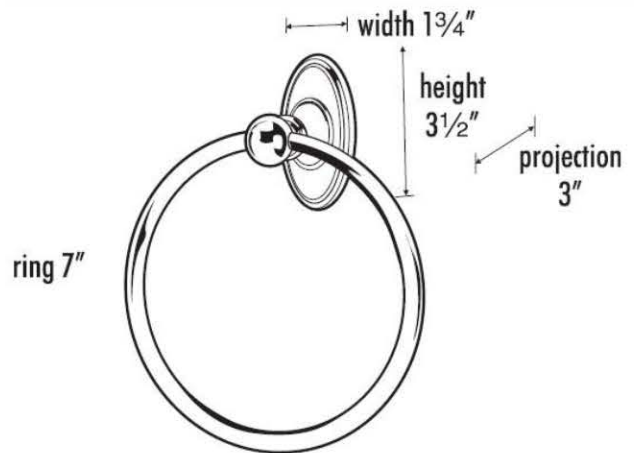

SPECIFICATIONS

**CLASSIC TRADITIONAL
7" TOWEL RING**

FEATURES

Traditional styling
Multiple finishes
Concealed installation

WARRANTY

Limited lifetime

FINISHES

Polished Brass (PB)
Polished Brass/Non-lacquered (PB/NL)
Polished Chrome (PC)
Antique English (AE)
Antique English Matte (AEM)
Barcelona (BARC)
Bronze (BRZ)
Chocolate Bronze (CHBRZ)
Polished Antique (PA)
Polished Nickel (PN)
Satin Nickel (SN)

MATERIAL

Brass

Item#

A8040

NOTE: Dimensions and specifications are subject to change without notice.