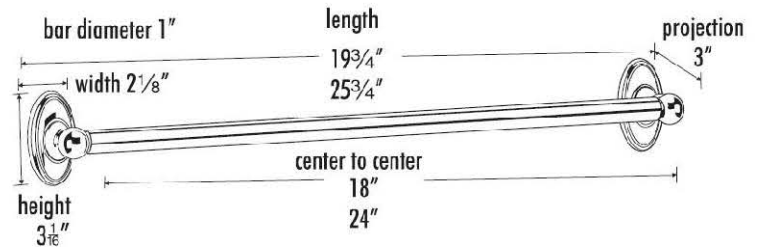

SPECIFICATIONS

**CLASSIC TRADITIONAL
GRAB BAR**

FEATURES

- Traditional styling
- Multiple finishes
- Concealed installation

WARRANTY

Limited lifetime

FINISHES

- Polished Brass (PB)
- Polished Brass/Non-lacquered (PB/NL)
- Polished Chrome (PC)
- Antique English (AE)
- Antique English Matte (AEM)
- Barcelona (BARC)
- Bronze (BRZ)
- Chocolate Bronze (CHBRZ)
- Polished Antique (PA)
- Polished Nickel (PN)
- Satin Nickel (SN)

MATERIAL

Brass

Item#

A8022-18

A8022-24

NOTE: Dimensions and specifications are subject to change without notice.