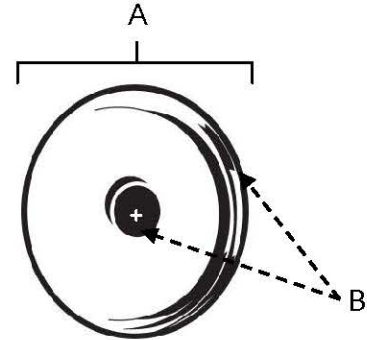

SPECIFICATIONS

**CLASSIC
TRADITIONAL
ROSETTES**

FEATURES

- Traditional styling
- Multiple finishes
- Concealed installation

WARRANTY

Limited lifetime

FINISHES

- Polished Brass (PB)
- Polished Chrome (PC)
- Antique English (AE)
- Antique English Matte (AEM)
- Barcelona (BARC)
- Bronze (BRZ)
- Chocolate Bronze (CHBRZ)
- Polished Antique (PA)
- Polished Nickel (PN)
- Satin Nickel (SN)

MATERIAL

Brass

Item#	A	B
A1563 (for A1561)	1 3/8"	1/8"
A1564 (for A1462)	1 5/8"	1/8"

KEY:

- A - Length and Width
- B - Projection

NOTE: Dimensions and specifications are subject to change without notice.