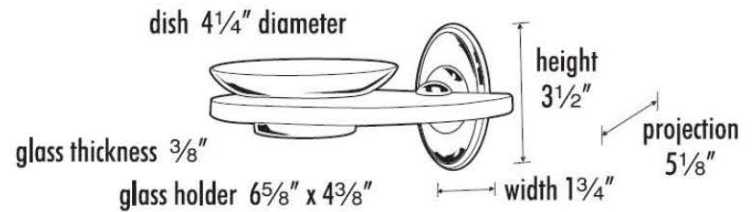

**SPECIFICATIONS**

**CLASSIC TRADITIONAL  
SOAP HOLDER WITH DISH**

**FEATURES**

- Traditional styling
- Multiple finishes
- Concealed installation

**WARRANTY**

Limited lifetime

**FINISHES**

- Polished Brass (PB)
- Polished Brass/Non-lacquered (PB/NL)
- Polished Chrome (PC)
- Antique English (AE)
- Antique English Matte (AEM)
- Barcelona (BARC)
- Bronze (BRZ)
- Chocolate Bronze (CHBRZ)
- Polished Antique (PA)
- Polished Nickel (PN)
- Satin Nickel (SN)

**MATERIAL**

Brass

**Item#**

**A8030**

NOTE: Dimensions and specifications are subject to change without notice.