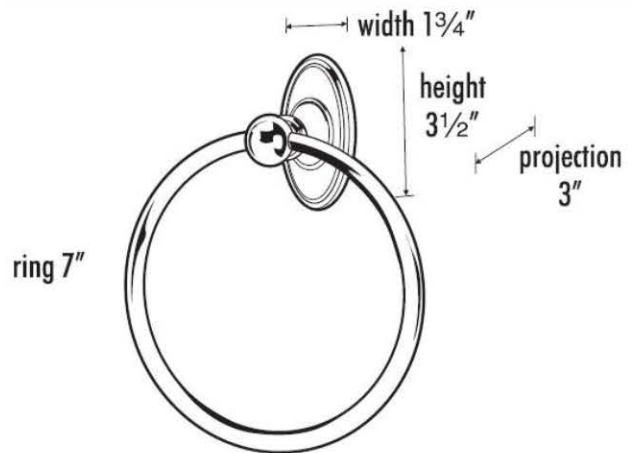

SPECIFICATIONS

**CLASSIC TRADITIONAL
7" TOWEL RING**

FEATURES

Traditional styling
Multiple finishes
Concealed installation

WARRANTY

Limited lifetime

FINISHES

Polished Brass (PB)
Polished Brass/Non-lacquered (PB/NL)
Polished Chrome (PC)
Antique English (AE)
Antique English Matte (AEM)
Barcelona (BARC)
Bronze (BRZ)
Chocolate Bronze (CHBRZ)
Polished Antique (PA)
Polished Nickel (PN)
Satin Nickel (SN)

MATERIAL

Brass

Item#

A8040

NOTE: Dimensions and specifications are subject to change without notice.